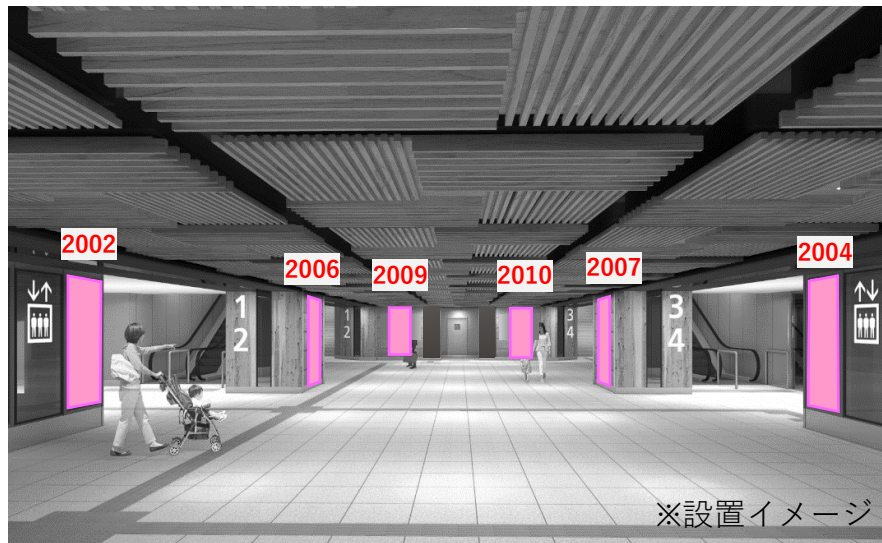

松山新駅中2階サインボード

電照式サインボード
(計13媒体)

| 場所 | 媒体番号 | 枠寸 (H×W) m | 見寸 (H×W) m | 掲出料金 1年(税別) | 面制作取付費 (税別) | 照明 | 契約状況 |
|----|------|---------------|---------------|----------------|----------------|-----|------|
| 2階 | 2001 | 1.915×0.690 | 1.843×0.618 | お問合せください。 | | LED | 成約済 |
| | 2002 | 1.915×0.690 | 1.843×0.618 | | | LED | 成約済 |
| | 2003 | 1.915×0.690 | 1.843×0.618 | | | LED | 成約済 |
| | 2004 | 1.915×0.690 | 1.843×0.618 | | | LED | 成約済 |
| | 2005 | 1.960×0.860 | 1.768×0.788 | | | LED | 成約済 |
| | 2006 | 1.960×0.860 | 1.768×0.788 | | | LED | 成約済 |
| | 2007 | 1.960×0.860 | 1.768×0.788 | | | LED | 成約済 |
| | 2008 | 1.960×0.860 | 1.768×0.788 | | | LED | 募集中 |
| | 2009 | 1.960×0.860 | 1.888×0.788 | | | LED | 成約済 |
| | 2010 | 1.960×0.860 | 1.888×0.788 | | | LED | 成約済 |
| | 2011 | 1.945×2.960 | 1.841×2.856 | | | LED | 成約済 |
| | 2012 | 1.122×1.572 | 1.050×1.500 | | | LED | 成約済 |
| | 2013 | 1.122×1.572 | 1.050×1.500 | | | LED | 募集中 |